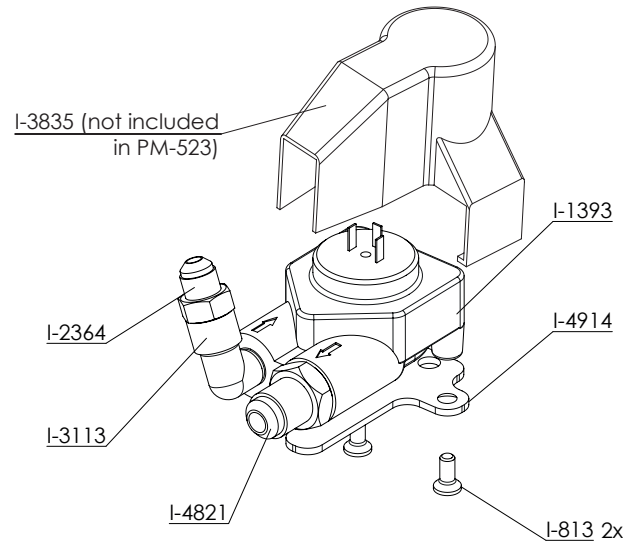

PM-536 - OPV BABY T ZERO ASSY.

PM-523 - FLOWMETER ASSEMBLY BABY T ZERO