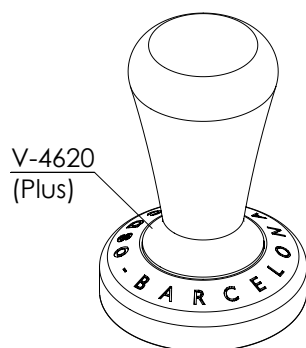

REF.	DESCRIPCIÓN
I..534	CACILLO 1 CAFE PROFESIONAL
I.1167	ARO RETENCION FILTRO PROF. (D.1MM)
I.1182	CACILLO CIEGO PROF/BARISTA
I.1605	CACILLO 2 CAFE
I.2669	CACILLO 1C SC PROF.
I.2670	CACILLO 2C SC PROF
I.4343	MANGO PORTA MADERA BARISTA T/ BIG DREAM PLUS NOGAL
I.5069	CUERPO PORTAFILTRO INOX
I.5070	SALIDA 1 CAFE ABIERTA INOX
I.5071	SALIDA 2 CAFES ABIERTA INOX
I.5162	PORTAFILTRO M12 INCLINADO EXTRA PROFUNDO INOX. 2 CAFE
I.5163	PORTAFILTRO M12 INCLINADO EXTRA PROFUNDO INOX. 1 CAFE
PM.528	PORTAFILTRO INOX. COMPLETO NOGAL 1 CAFE
PM.529	PORTAFILTRO INOX. COMPLETO NOGAL 2 CAFES
V.1916	PRENSA CAFE ALUMINIO 57/58mm
V.4620	PRENSA MADERA NOGAL BASE INOX

DESCRIPTION
PROFESSIONAL 1 COFFEE FILTER
PROF FILTER SPRING
PROF BLIND FILTER
2 COFFEES FILTER
FILTER 1C SC PROF.
FILTER 2C SC PROF.
SET HANDLE WALNUT WOOD BARISTA / BIG DREAM PLUS
EXTRA DEEP INCLINED FILTER HOLDER BODY M12 STAINLESS
OUTPUT 1 OPEN STAINLESS STEEL COFFEE
OUTPUT 2 OPEN STAINLESS STEEL COFFEE
2 COFFEE EXTRA DEEP INCLINED FILTER HOLDER M12 STAINLESS
1 COFFEE EXTRA DEEP INCLINED FILTER HOLDER M12 STAINLESS
1 COFFEE STAINLESS COMPLETE FILTERHOLDER WALNUT WOOD
2 COFFEE STAINLESS COMPLETE FILTERHOLDER WALNUT WOOD
ALUMINUM COFFEE TAMPER
TAMPER WALNUT WOOD + STAINLESS STEEL BASE