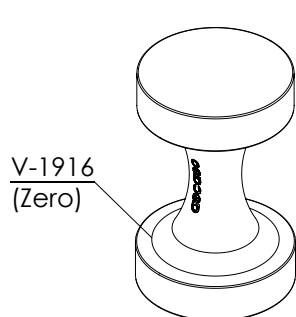

REF.	DESCRIPCIÓN
I..534	CACILLO 1 CAFE PROFESIONAL
I.1167	ARO RETENCION FILTRO PROF. (D.1MM)
I.1182	CACILLO CIEGO PROF/BARISTA
I.1605	CACILLO 2 CAFE
I.2669	CACILLO 1C SC PROF.
I.2670	CACILLO 2C SC PROF
I.4343	MANGO PORTA MADERA BARISTA T/ BIG DREAM PLUS NOGAL
I.5069	CUERPO PORTAFILTRO INOX
I.5070	SALIDA 1 CAFE ABIERTA INOX
I.5071	SALIDA 2 CAFES ABIERTA INOX
I.5162	PORTAFILTRO M12 INCLINADO EXTRA PROFUNDO INOX. 2 CAFE
I.5163	PORTAFILTRO M12 INCLINADO EXTRA PROFUNDO INOX. 1 CAFE
PM.528	PORTAFILTRO INOX. COMPLETO NOGAL 1 CAFE
PM.529	PORTAFILTRO INOX. COMPLETO NOGAL 2 CAFES
V.1916	PRENSA CAFE ALUMINIO 57/58mm
V.4620	PRENSA MADERA NOGAL BASE INOX

DESCRIPTION
PROFESSIONAL 1 COFFEE FILTER
PROF FILTER SPRING
PROF BLIND FILTER
2 COFFEES FILTER
FILTER 1C SC PROF.
FILTER 2C SC PROF.
SET HANDLE WALNUT WOOD BARISTA / BIG DREAM PLUS
EXTRA DEEP INCLINED FILTER HOLDER BODY M12 STAINLESS
OUTPUT 1 OPEN STAINLESS STEEL COFFEE
OUTPUT 2 OPEN STAINLESS STEEL COFFEE
2 COFFEE EXTRA DEEP INCLINED FILTER HOLDER M12 STAINLESS
1 COFFEE EXTRA DEEP INCLINED FILTER HOLDER M12 STAINLESS
1 COFFEE STAINLESS COMPLETE FILTERHOLDER WALNUT WOOD
2 COFFEE STAINLESS COMPLETE FILTERHOLDER WALNUT WOOD
ALUMINUM COFFEE TAMPER
TAMPER WALNUT WOOD + STAINLESS STEEL BASE