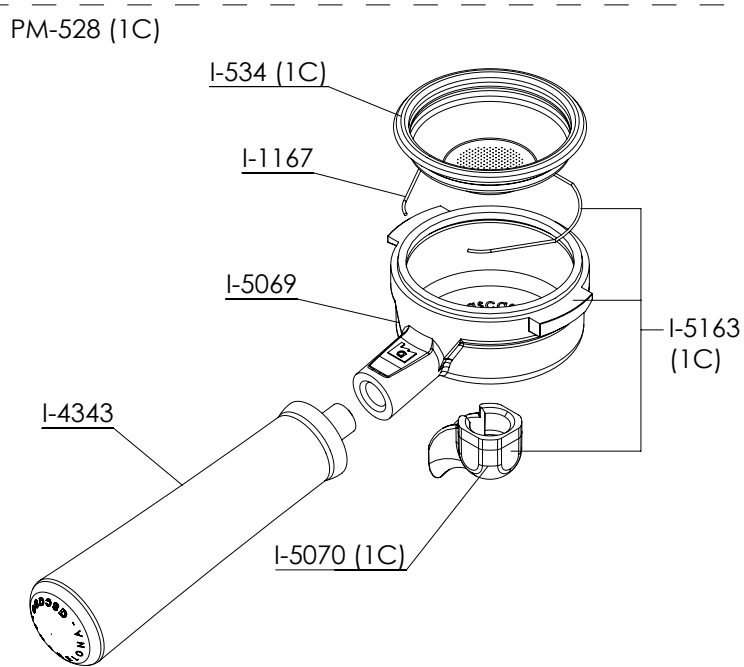

REF.	DESCRIPCIÓN
I..534	CACILLO 1 CAFE PROFESIONAL
I.1167	ARO RETENCION FILTRO PROF. (D.1MM)
I.1182	CACILLO CIEGO PROF/BARISTA
I.1605	CACILLO 2 CAFE
I.2669	CACILLO 1C SC PROF.
I.2670	CACILLO 2C SC PROF
I.4343	MANGO PORTA MADERA BARISTA T/ BIG DREAM PLUS NOGAL
I.5069	CUERPO PORTAFILTRO INOX
I.5070	SALIDA 1 CAFE ABIERTA INOX
I.5071	SALIDA 2 CAFES ABIERTA INOX
I.5162	PORTAFILTRO M12 INCLINADO EXTRA PROFUNDO INOX. 2 CAFE
I.5163	PORTAFILTRO M12 INCLINADO EXTRA PROFUNDO INOX. 1 CAFE
PM.528	PORTAFILTRO INOX. COMPLETO NOGAL 1 CAFE
PM.529	PORTAFILTRO INOX. COMPLETO NOGAL 2 CAFES
V.1916	PRENSA CAFE ALUMINIO 57/58mm
V.4620	PRENSA MADERA NOGAL BASE INOX

DESCRIPTION
PROFESSIONAL 1 COFFEE FILTER
PROF FILTER SPRING
PROF BLIND FILTER
2 COFFEES FILTER
FILTER 1C SC PROF.
FILTER 2C SC PROF.
SET HANDLE WALNUT WOOD BARISTA / BIG DREAM PLUS
EXTRA DEEP INCLINED FILTER HOLDER BODY M12 STAINLESS
OUTPUT 1 OPEN STAINLESS STEEL COFFEE
OUTPUT 2 OPEN STAINLESS STEEL COFFEE
2 COFFEE EXTRA DEEP INCLINED FILTER HOLDER M12 STAINLESS
1 COFFEE EXTRA DEEP INCLINED FILTER HOLDER M12 STAINLESS
1 COFFEE STAINLESS COMPLETE FILTERHOLDER WALNUT WOOD
2 COFFEE STAINLESS COMPLETE FILTERHOLDER WALNUT WOOD
ALUMINUM COFFEE TAMPER
TAMPER WALNUT WOOD + STAINLESS STEEL BASE