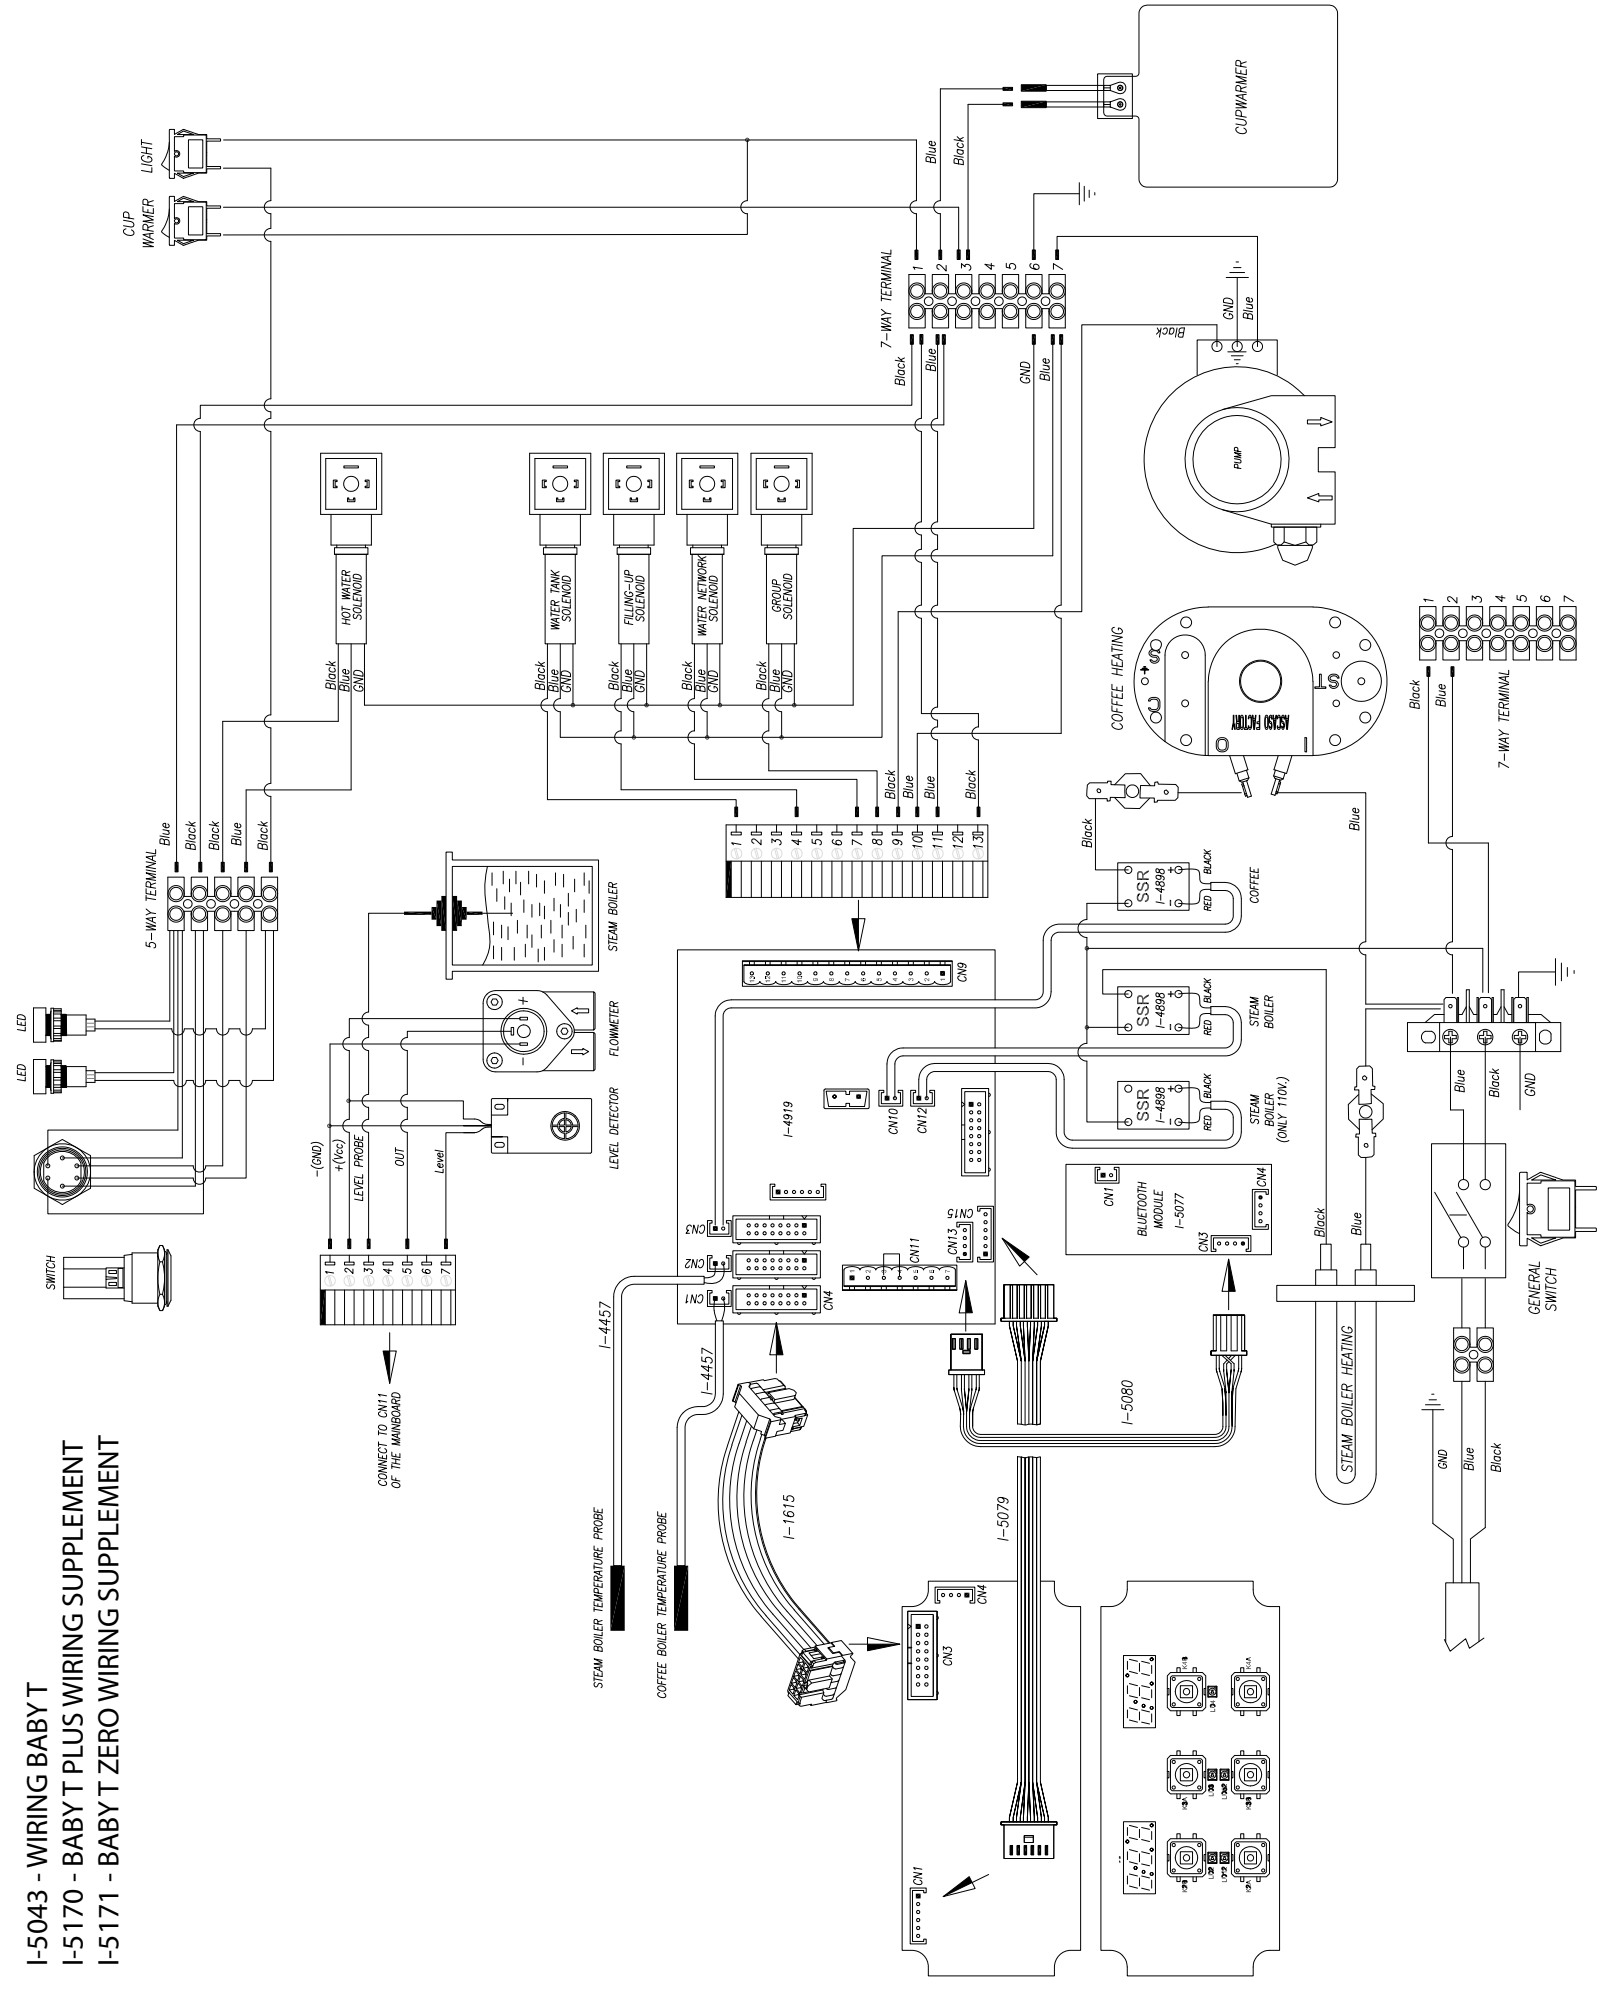

I-5043 - WIRING BABY T
I-5170 - BABY T PLUS WIRING SUPPLEMENT
I-5171 - BABY T ZERO WIRING SUPPLEMENT