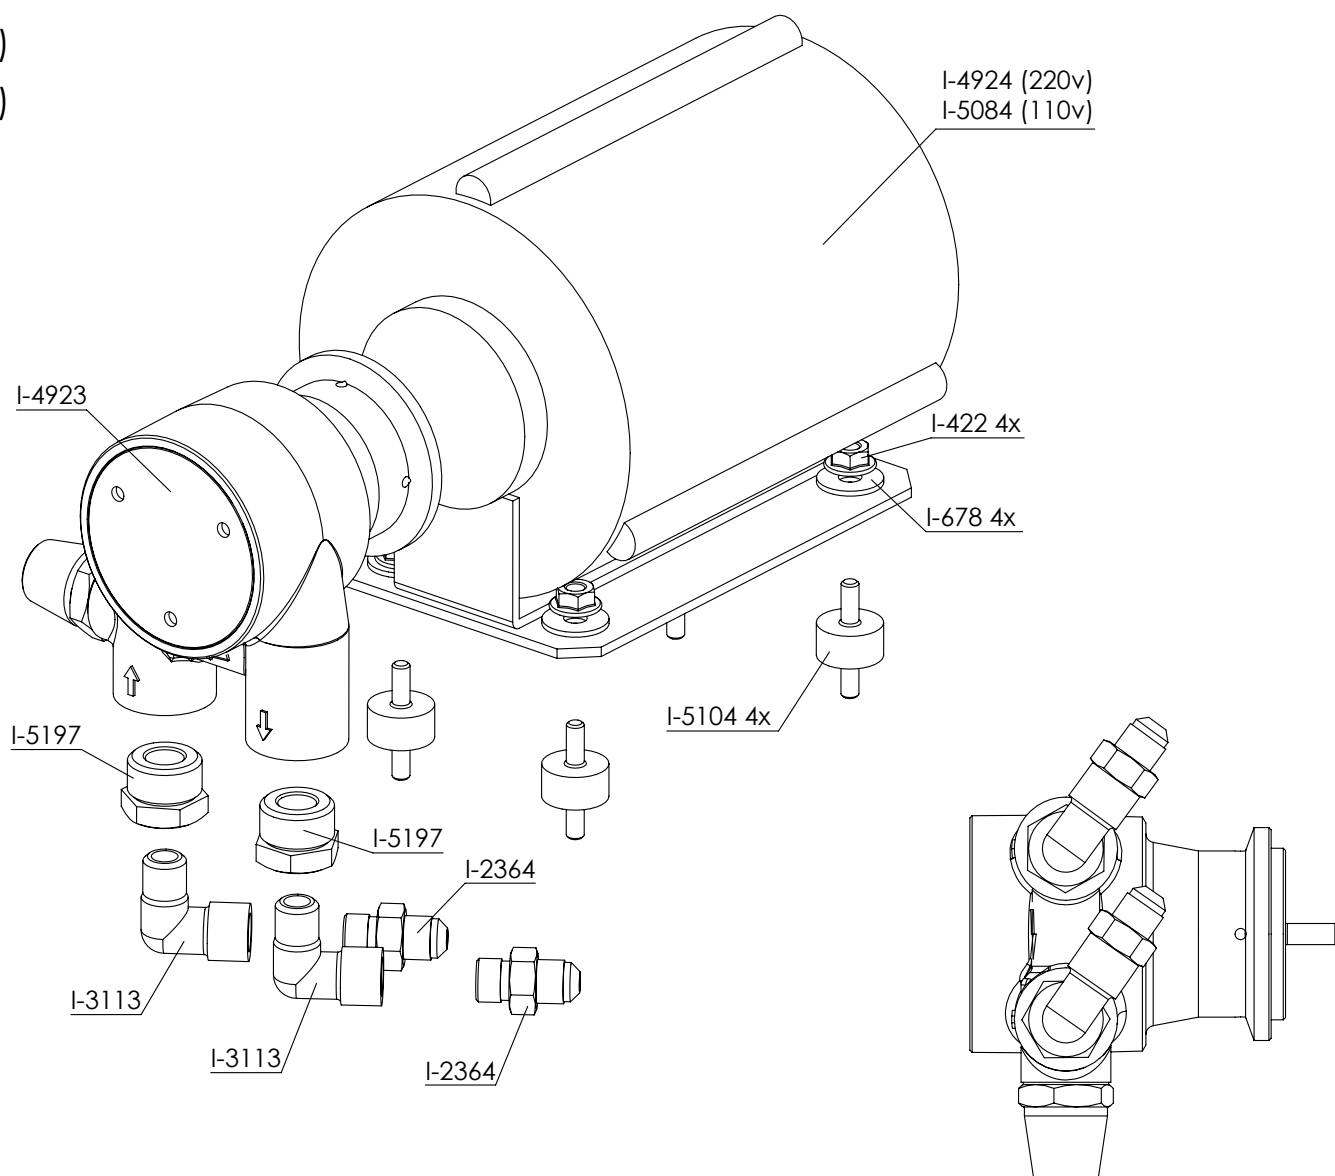

PM-484 (220V)

PM-534 (110V)

REF.	DESCRIPCIÓN	DESCRIPTION
I..422	TUERCA CON ARANDELA M4 INOX	NUT WITH WASHERE
I..678	ARANDELA DIN9021 M5 INOX	WASHER
I.2364	RACOR CONTADOR VOLUMETRICO 1/8"-1/8" INOX	FITTING VOLUMETRIC CONTROL 1/8"-1/8"
I.3113	RACOR CODO M 1/8"R - H 1/8"G INOX	FITTING ELBOW M 1/8"R - H 1/8"G
I.4923	BOMBA ABRAZADERA INOX NUERT PRM 50 LTS	CLAMP PUMP STAINLESS STEEL NUERT PRM 50 LTS
I.4924	MOTOR BOMBA RPM 100W 220V	PUMP MOTOR RPM 100W 220V
I.5084	MOTOR BOMBA RPM 120W 110V	PUMP MOTOR RPM 120W 110V
I.5104	SILENT BLOCK BABY T	SILENT BLOCK BABY T
I.5197	REDUCCION CONICA 3/8 - 1/8	FITTING 3/8 - 1/8
PM.484	CONJUNTO MOTOR BOMBA BABY T	SET MOTOR PUMP BABY T
PM.534	CONJUNTO MOTOR BOMBA BABY T 110V.	SET MOTOR PUMP BABY T 110V