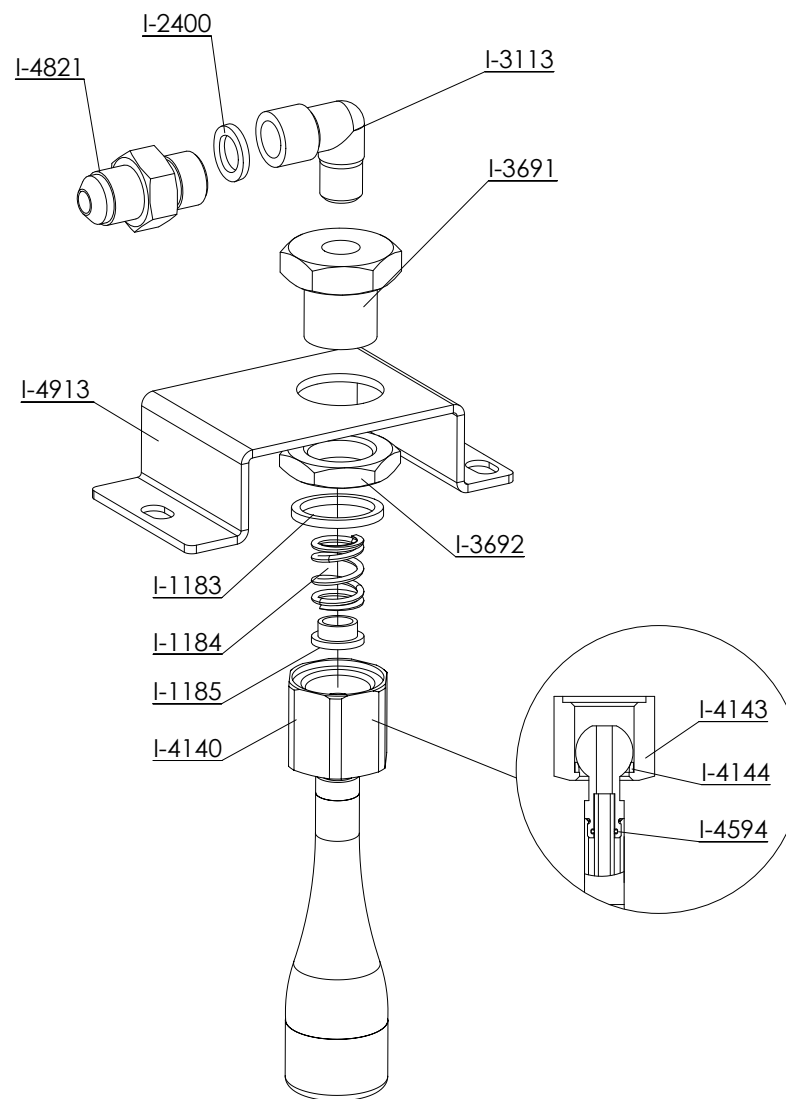

PM-481

REF.	DESCRIPCIÓN	DESCRIPTION
I.1183	ARANDELA GRIFO AGUA	WATER TAP WASHER
I.1184	MUELLE GRIFO SALIDA VAPOR-AGUA	STEAM - WATER OUTLET TAP SPRING
I.1185	GUIA MUELLE GRIFO AGUA	SPRING GUIDE WATER TAP
I.2400	JUNTA COBRE 1/8"	COPPER JOINT 1/8"
I.3113	RACOR CODO M 1/8"R - H 1/8"G INOX	FITTING ELBOW M 1/8"R - H 1/8"G
I.3691	RACOR EV - SALIDA AGUA	RACORD SOLENOID - WATER EXIT
I.3692	TUERCA RACOR EV - SALIDA AGUA	RACORD NUT SOLENOID - WATER EXIT
I.4140	TUBO AGUA INOX ANTICALORICO PTFE	INOX WATER PIPE PTFE
I.4143	TUERCA TUBO VAPOR/AGUA PTFE	NUT STEAM/ WATER PTFE
I.4144	JUNTA TEFLON TUBO VAPOR/AGUA PTFE	PTFE GASKET STEAM/ WATER PTFE
I.4594	JUNTA TORICA TUBO VAPOR BARISTA D.10mm (D4,7x1,15)	O-RING STEAM TUBE BARISTA D.10mm (D4.7X1.15)
I.4821	RACOR 1/8" - 1/4" ABOCARDADO	FITTING 1/8" - 1/4" FLARED
I.4913	SOPORTE VAPOR / AGUA BABY T	STEAM / WATER SUPPORT BABY T
PM.481	CONJUNTO SALIDA AGUA BABY T	ASSEMBLY WATER EXIT BABY T