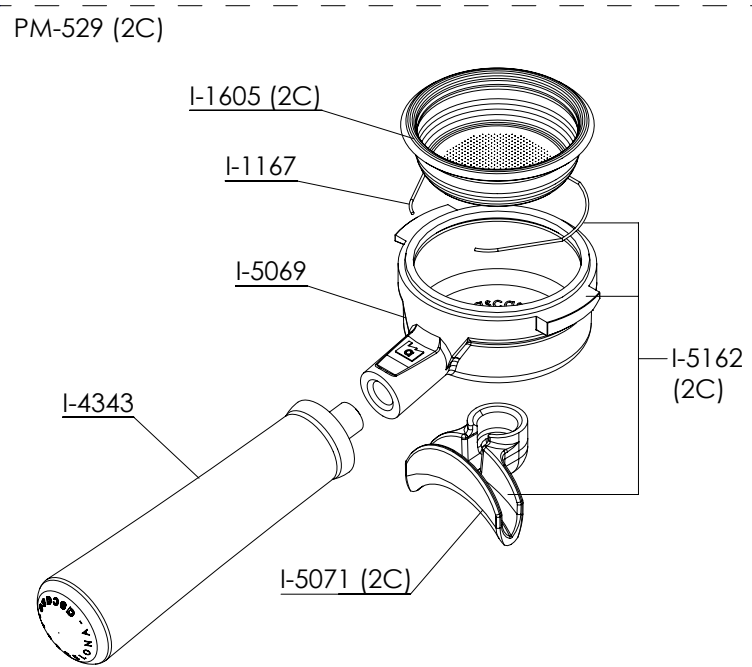

REF.	DESCRIPCIÓN
I..534	CACILLO 1 CAFE PROFESIONAL
I.1167	ARO RETENCION FILTRO PROF. (D.1MM)
I.1182	CACILLO CIEGO PROF/BARISTA
I.1605	CACILLO 2 CAFE
I.2669	CACILLO 1C SC PROF.
I.2670	CACILLO 2C SC PROF
I.4343	MANGO PORTA MADERA BARISTA T/ BIG DREAM PLUS NOGAL
I.5069	CUERPO PORTAFILTRO INOX
I.5070	SALIDA 1 CAFE ABIERTA INOX
I.5071	SALIDA 2 CAFES ABIERTA INOX
I.5162	PORTAFILTRO M12 INCLINADO EXTRA PROFUNDO INOX. 2 CAFE
I.5163	PORTAFILTRO M12 INCLINADO EXTRA PROFUNDO INOX. 1 CAFE
PM.528	PORTAFILTRO INOX. COMPLETO NOGAL 1 CAFE
PM.529	PORTAFILTRO INOX. COMPLETO NOGAL 2 CAFES
V.1916	PRENSA CAFE ALUMINIO 57/58mm
V.4620	PRENSA MADERA NOGAL BASE INOX

DESCRIPTION
PROFESSIONAL 1 COFFEE FILTER
PROF FILTER SPRING
PROF BLIND FILTER
2 COFFEES FILTER
FILTER 1C SC PROF.
FILTER 2C SC PROF.
SET HANDLE WALNUT WOOD BARISTA / BIG DREAM PLUS
EXTRA DEEP INCLINED FILTER HOLDER BODY M12 STAINLESS
OUTPUT 1 OPEN STAINLESS STEEL COFFEE
OUTPUT 2 OPEN STAINLESS STEEL COFFEE
2 COFFEE EXTRA DEEP INCLINED FILTER HOLDER M12 STAINLESS
1 COFFEE EXTRA DEEP INCLINED FILTER HOLDER M12 STAINLESS
1 COFFEE STAINLESS COMPLETE FILTERHOLDER WALNUT WOOD
2 COFFEE STAINLESS COMPLETE FILTERHOLDER WALNUT WOOD
ALUMINUM COFFEE TAMPER
TAMPER WALNUT WOOD + STAINLESS STEEL BASE