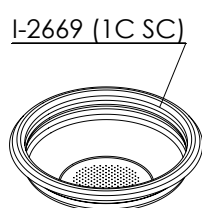

REF.	DESCRIPCIÓN
I..534	CACILLO 1 CAFE PROFESIONAL
I.1167	ARO RETENCION FILTRO PROF. (D.1MM)
I.1182	CACILLO CIEGO PROF/BARISTA
I.1605	CACILLO 2 CAFE
I.2669	CACILLO 1C SC PROF.
I.2670	CACILLO 2C SC PROF
I.4343	MANGO PORTA MADERA BARISTA T/ BIG DREAM PLUS NOGAL
I.5069	CUERPO PORTAFILTRO INOX
I.5070	SALIDA 1 CAFE ABIERTA INOX
I.5071	SALIDA 2 CAFES ABIERTA INOX
I.5162	PORTAFILTRO M12 INCLINADO EXTRA PROFUNDO INOX. 2 CAFE
I.5163	PORTAFILTRO M12 INCLINADO EXTRA PROFUNDO INOX. 1 CAFE
PM.528	PORTAFILTRO INOX. COMPLETO NOGAL 1 CAFE
PM.529	PORTAFILTRO INOX. COMPLETO NOGAL 2 CAFES
V.1916	PRENSA CAFE ALUMINIO 57/58mm
V.4620	PRENSA MADERA NOGAL BASE INOX

DESCRIPTION
PROFESSIONAL 1 COFFEE FILTER
PROF FILTER SPRING
PROF BLIND FILTER
2 COFFEES FILTER
FILTER 1C SC PROF.
FILTER 2C SC PROF.
SET HANDLE WALNUT WOOD BARISTA / BIG DREAM PLUS
EXTRA DEEP INCLINED FILTER HOLDER BODY M12 STAINLESS
OUTPUT 1 OPEN STAINLESS STEEL COFFEE
OUTPUT 2 OPEN STAINLESS STEEL COFFEE
2 COFFEE EXTRA DEEP INCLINED FILTER HOLDER M12 STAINLESS
1 COFFEE EXTRA DEEP INCLINED FILTER HOLDER M12 STAINLESS
1 COFFEE STAINLESS COMPLETE FILTERHOLDER WALNUT WOOD
2 COFFEE STAINLESS COMPLETE FILTERHOLDER WALNUT WOOD
ALUMINUM COFFEE TAMPER
TAMPER WALNUT WOOD + STAINLESS STEEL BASE